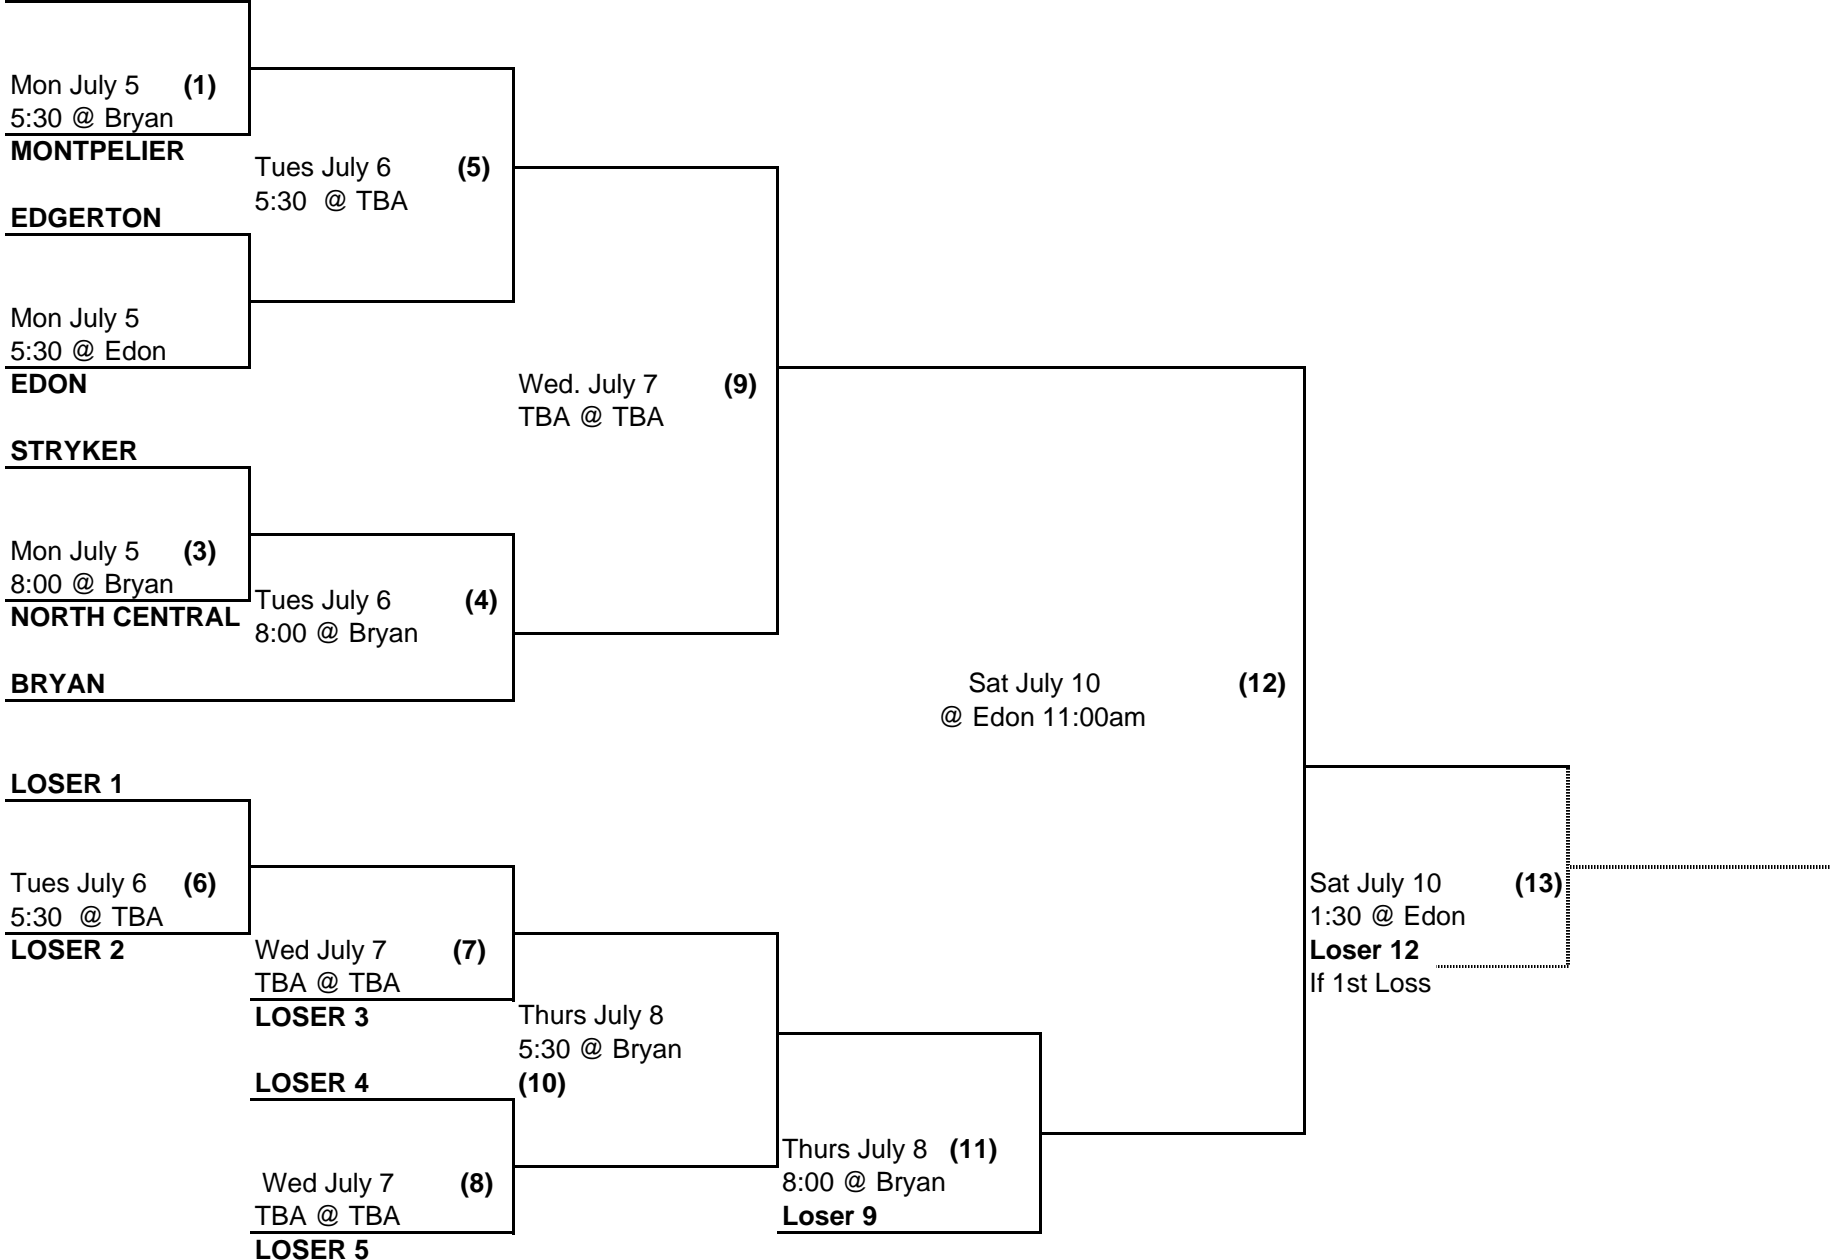

Wed. July 7 (9)
TBA @ TBA

STRYKER

Mon July 5 (3)
8:00 @ Bryan

NORTH CENTRAL

Tues July 6 (4)
8:00 @ Bryan

BRYAN

Sat July 10 (12)
@ Edon 11:00am

LOSER 1

Tues July 6 (6)
5:30 @ TBA

LOSER 2

Wed July 7 (7)
TBA @ TBA

LOSER 3

Thurs July 8
5:30 @ Bryan

LOSER 4

(10)

Wed July 7 (8)
TBA @ TBA

LOSER 5

Thurs July 8 (11)
8:00 @ Bryan

Loser 9

Sat July 10 (13)
1:30 @ Edon
Loser 12
If 1st Loss

2010 Williams County Acme Baseball Sectional