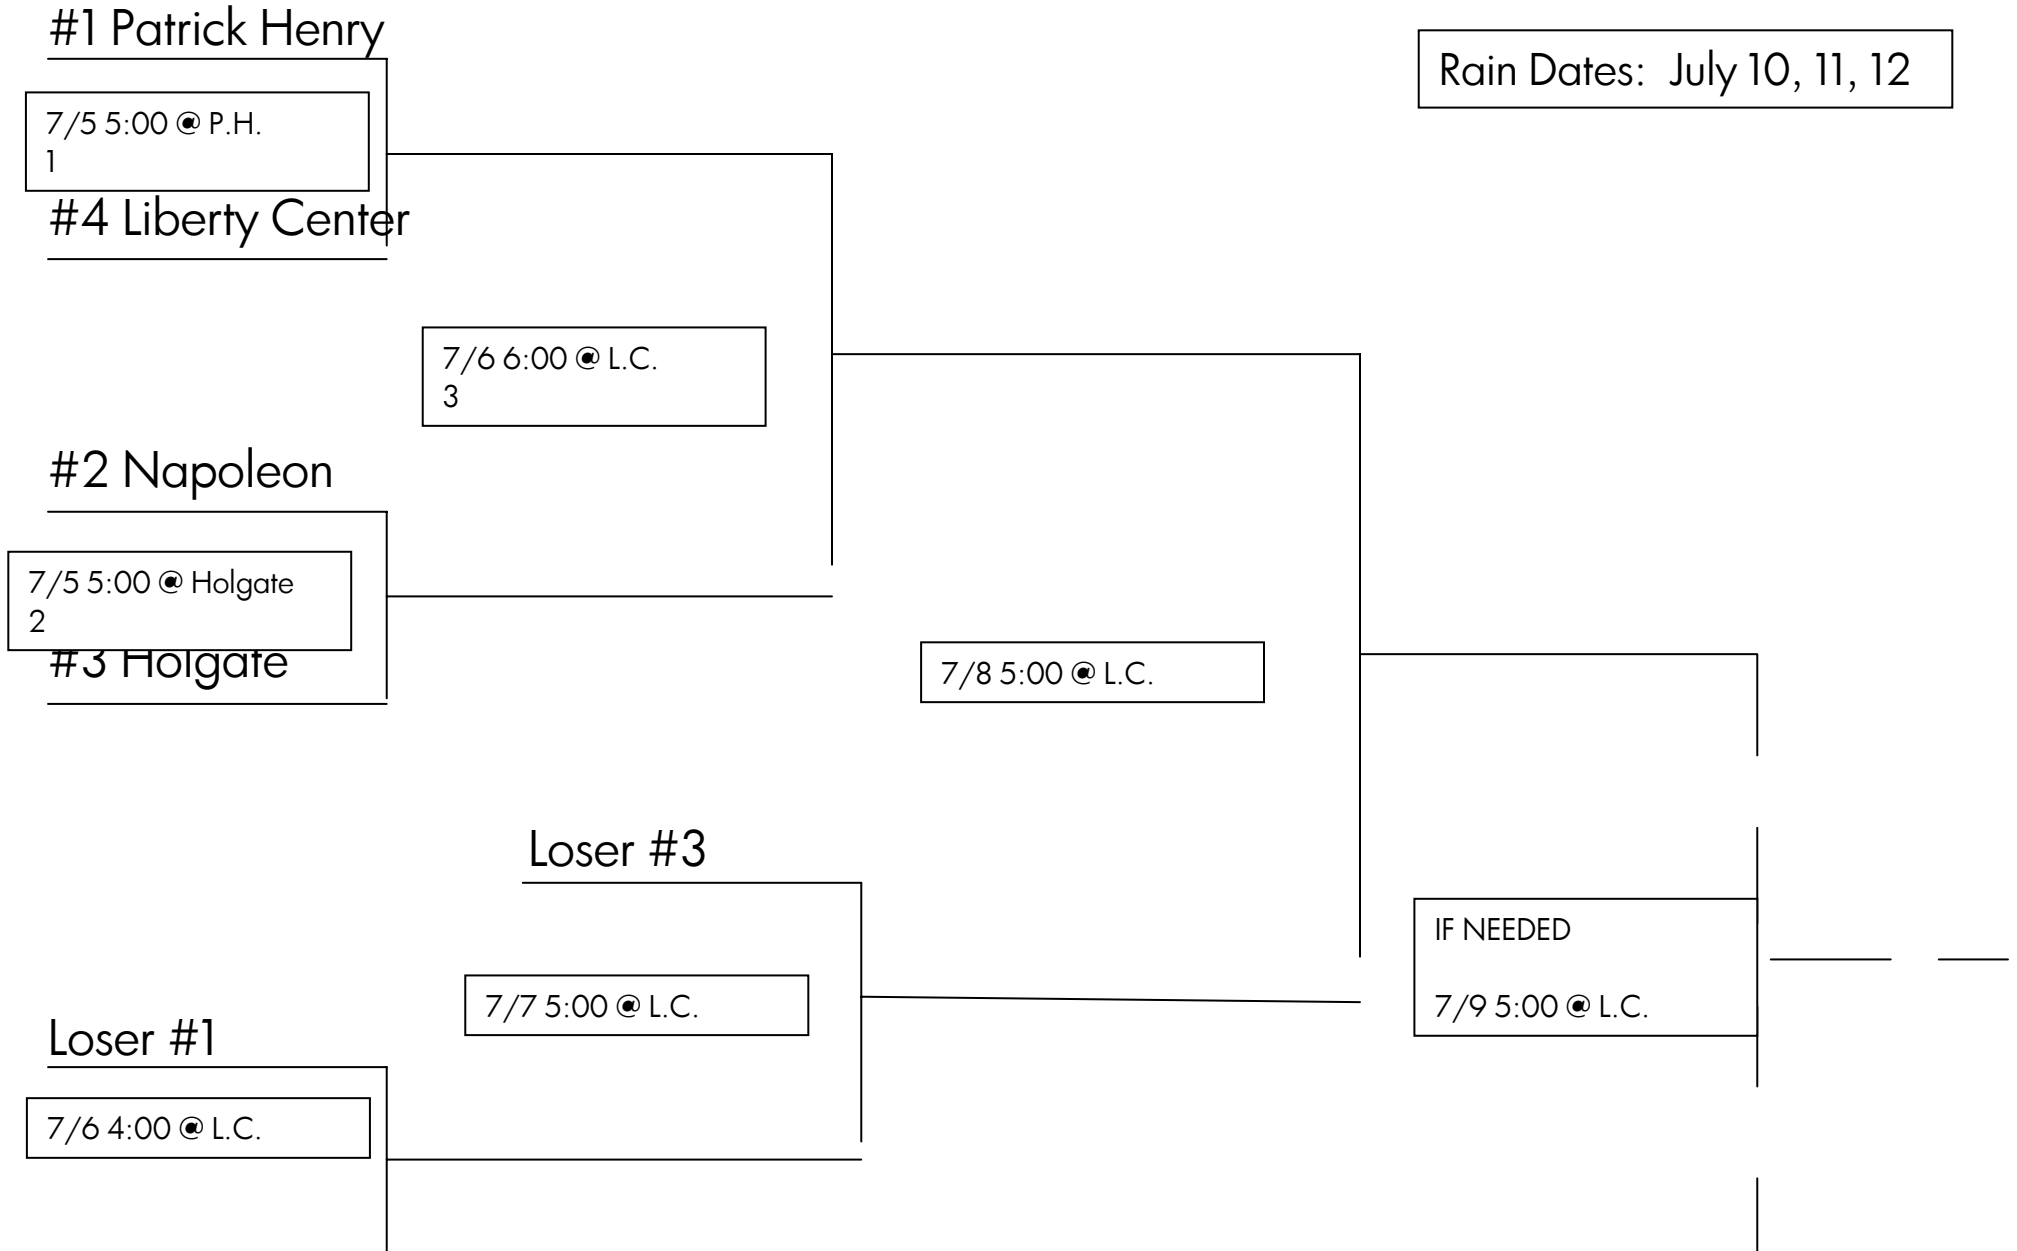

# 2010 Henry County Acme Sectional Tournament

Loser #2

— — —